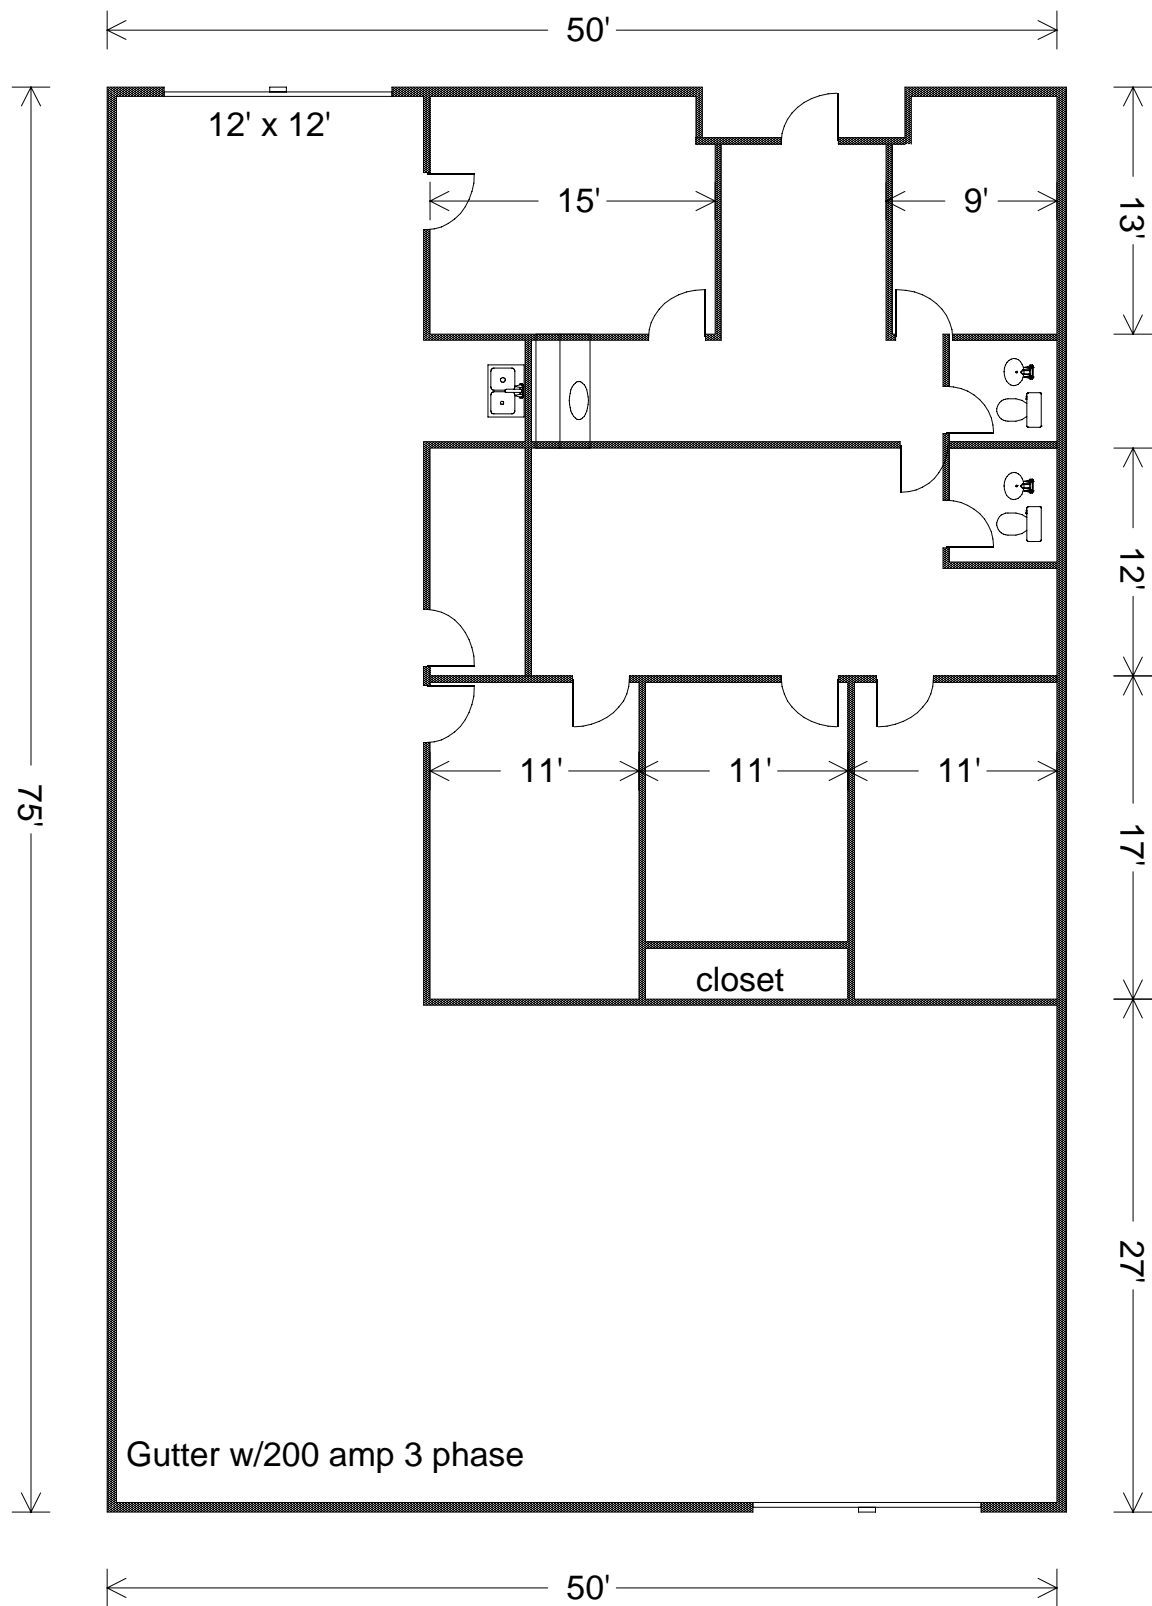

1330 Sherwood Forest # 205

4500 SF Total Lease Space

1450 SF Office Space