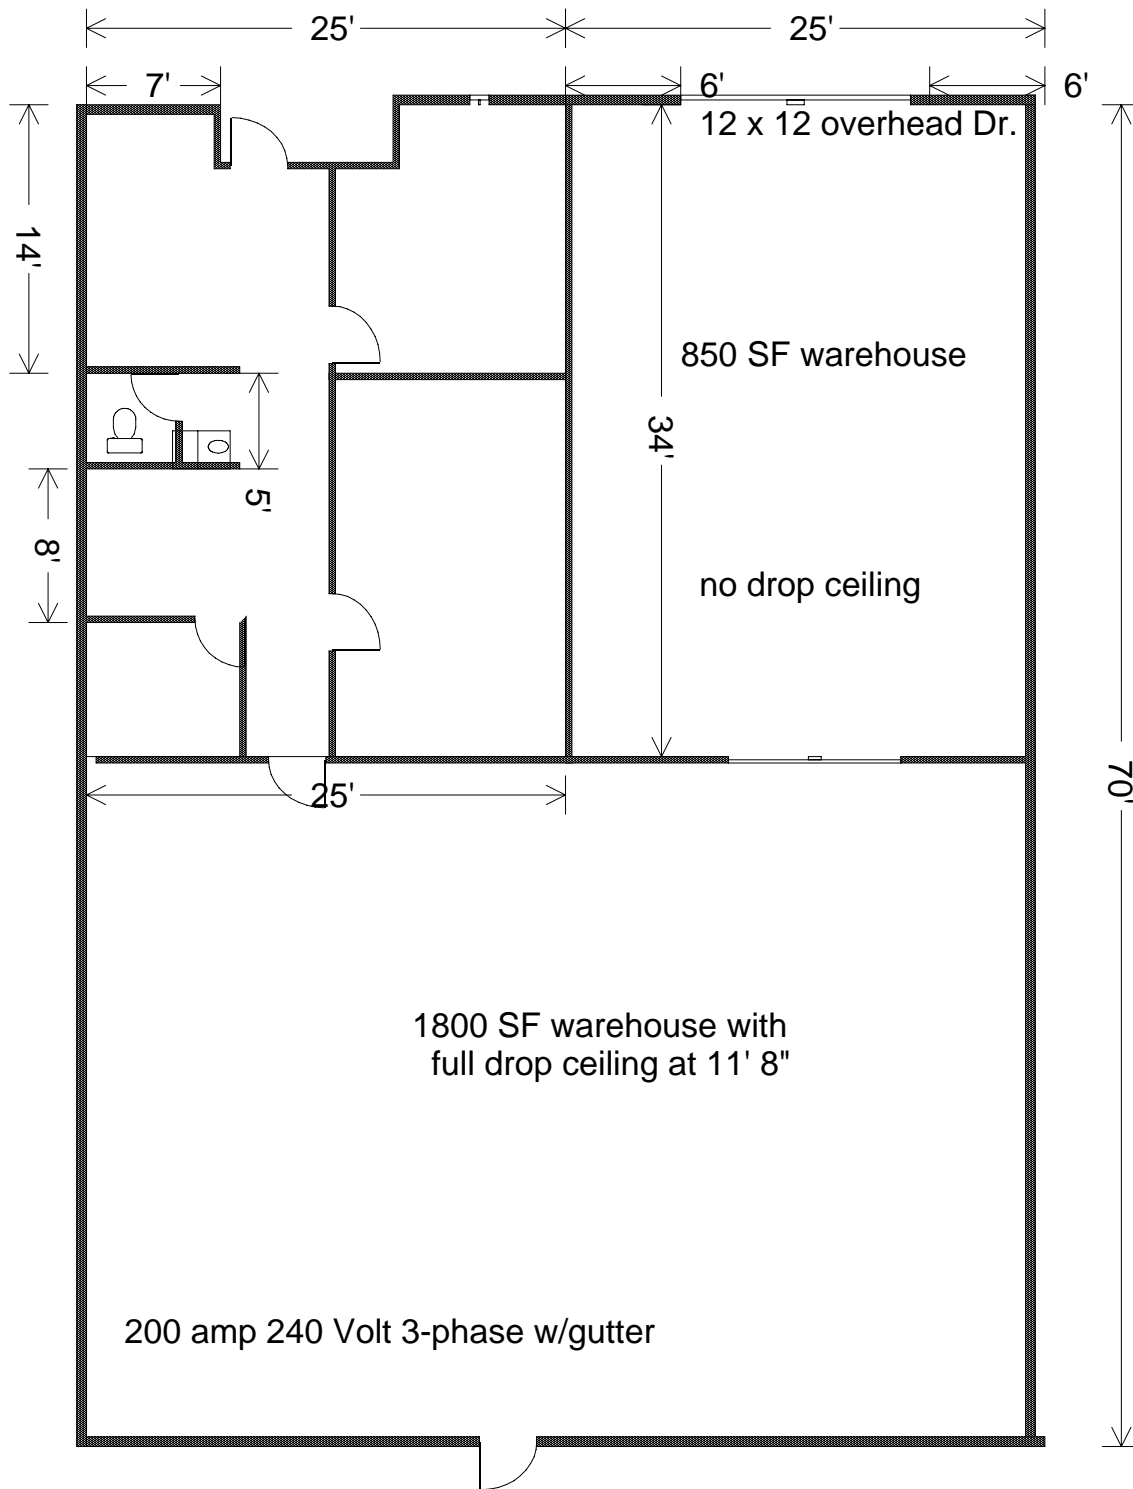

1500 Brittmoore #302

10815 Warwana, Suite 302

3,500 Total Sq. Ft.

850 sf. A/C Office

2650 SF in two areas