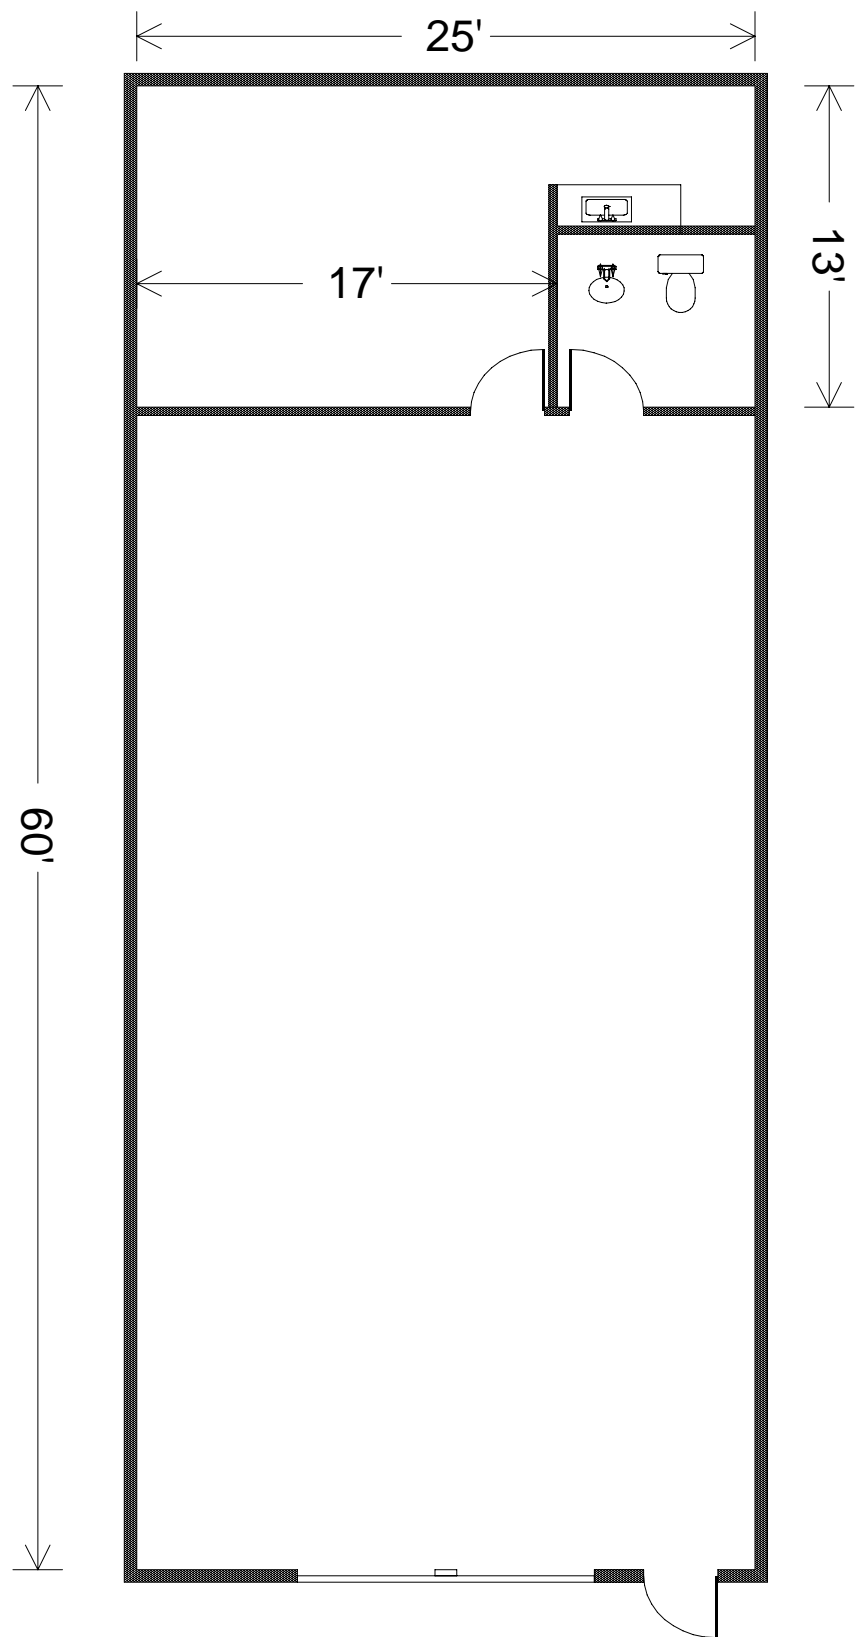

# 1777 Upland Drive #101-A

1500 SF Total Lease Space  
AC Office of 325 SF