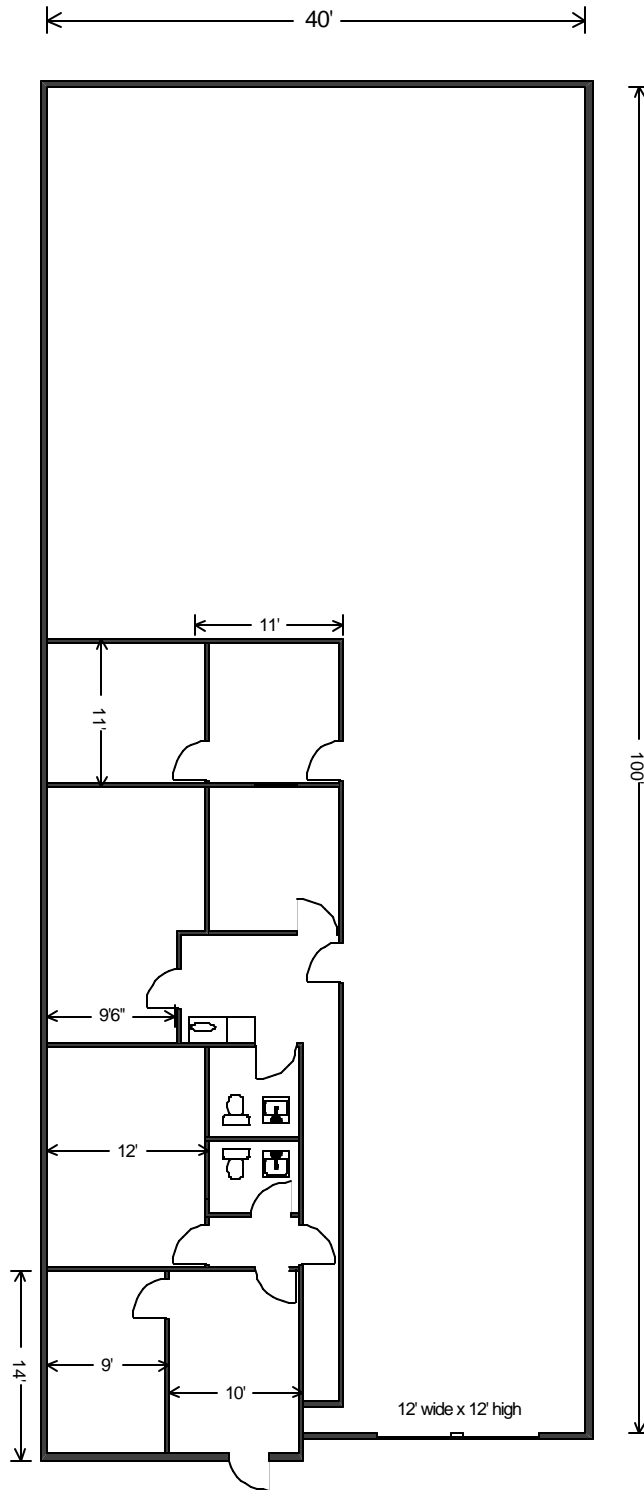

3526 Bolin

Total	4,000 SF
AC Office Area	1400 SF
Warehouse	2,600 SF
Electrical	100 amps single phase & 200 amps 240 3-phase