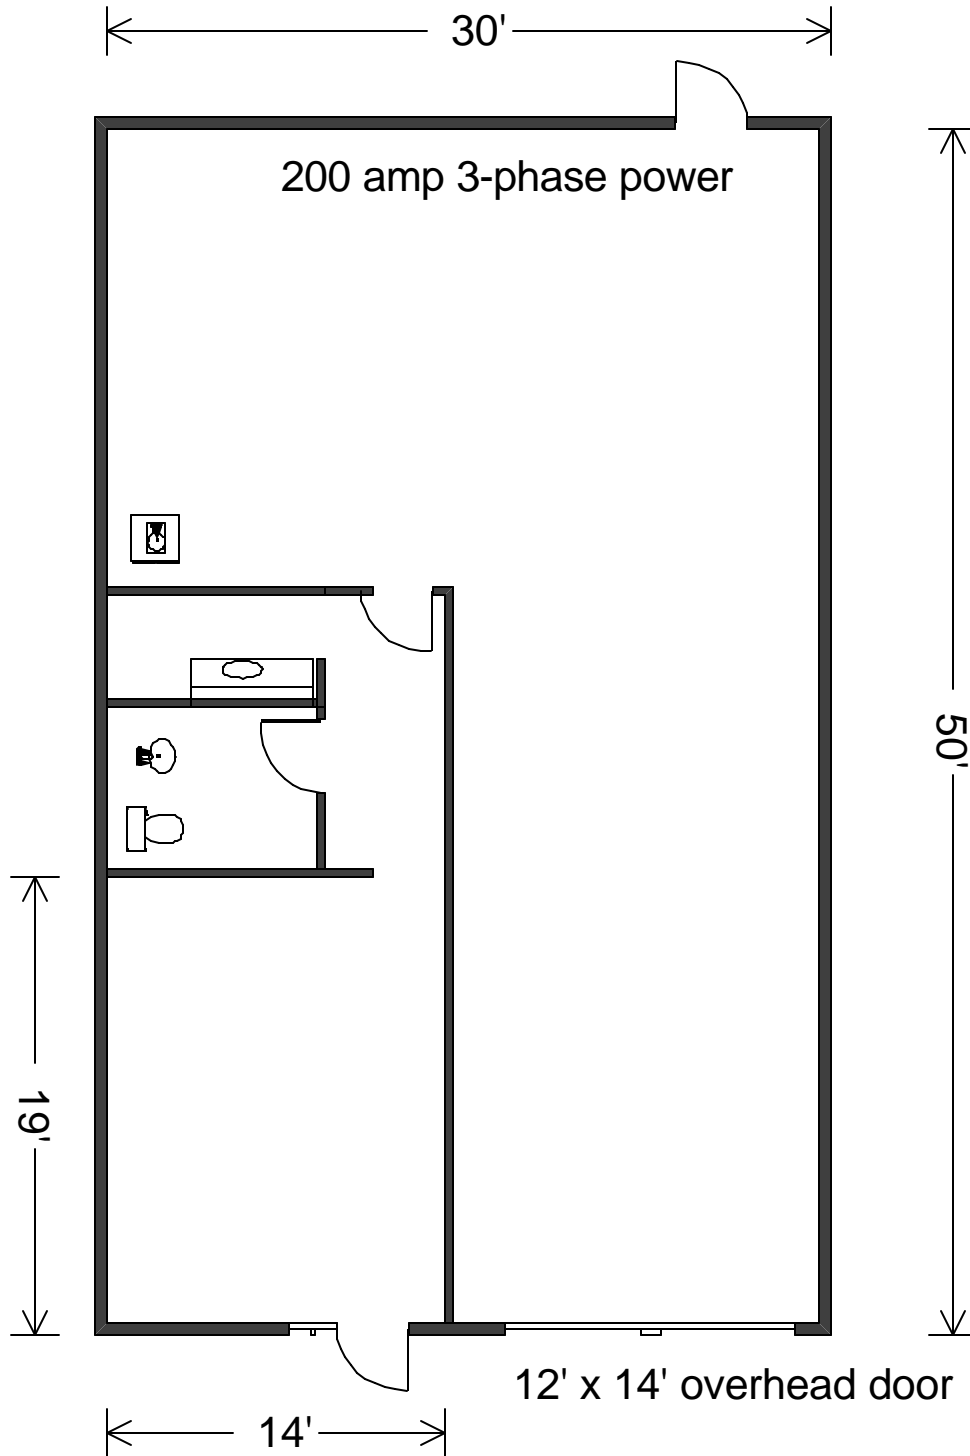

8/22/2002

4123 "H" Hollister

420 SF AC Office

1080 SF Warehouse

1500 SF Total Space