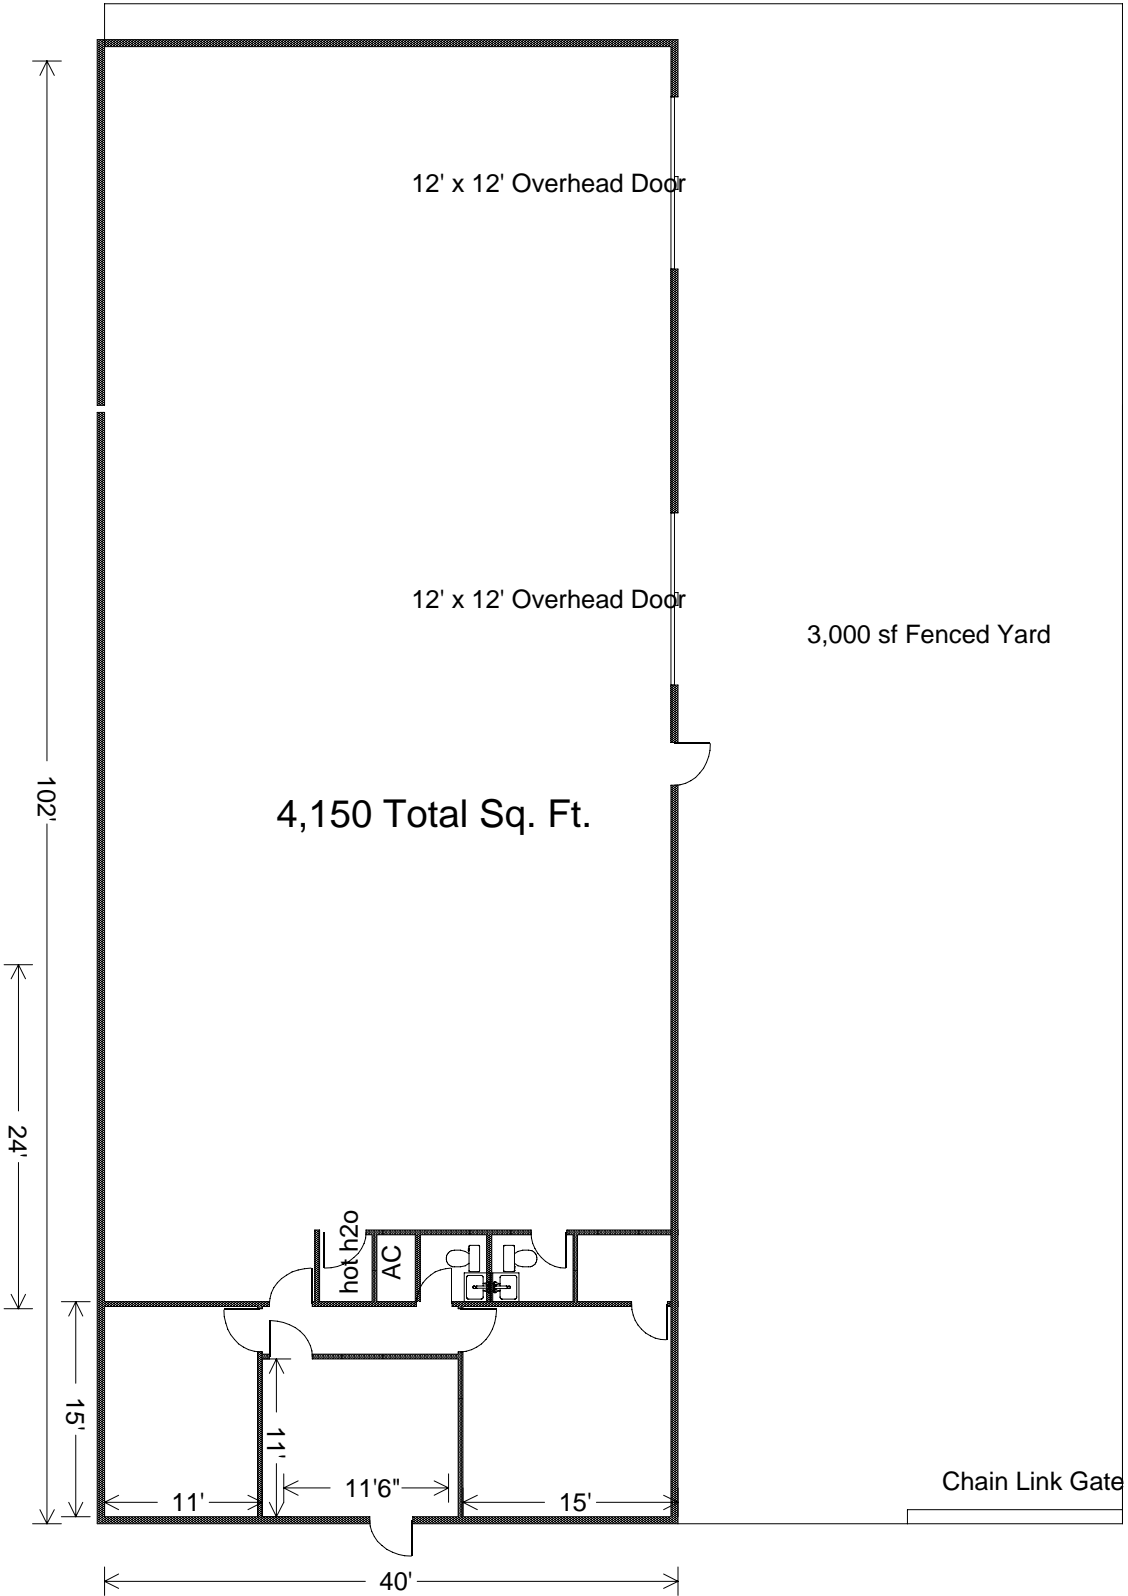

4067 Hollister

4,150 Total Sq. Ft.

12' x 12' Overhead Door

12' x 12' Overhead Door

3,000 sf Fenced Yard

Chain Link Gate

4150 Total Lease Space

700 SF of Office Area
3450 SF of Warehouse
3,000 SF Fenced Yard