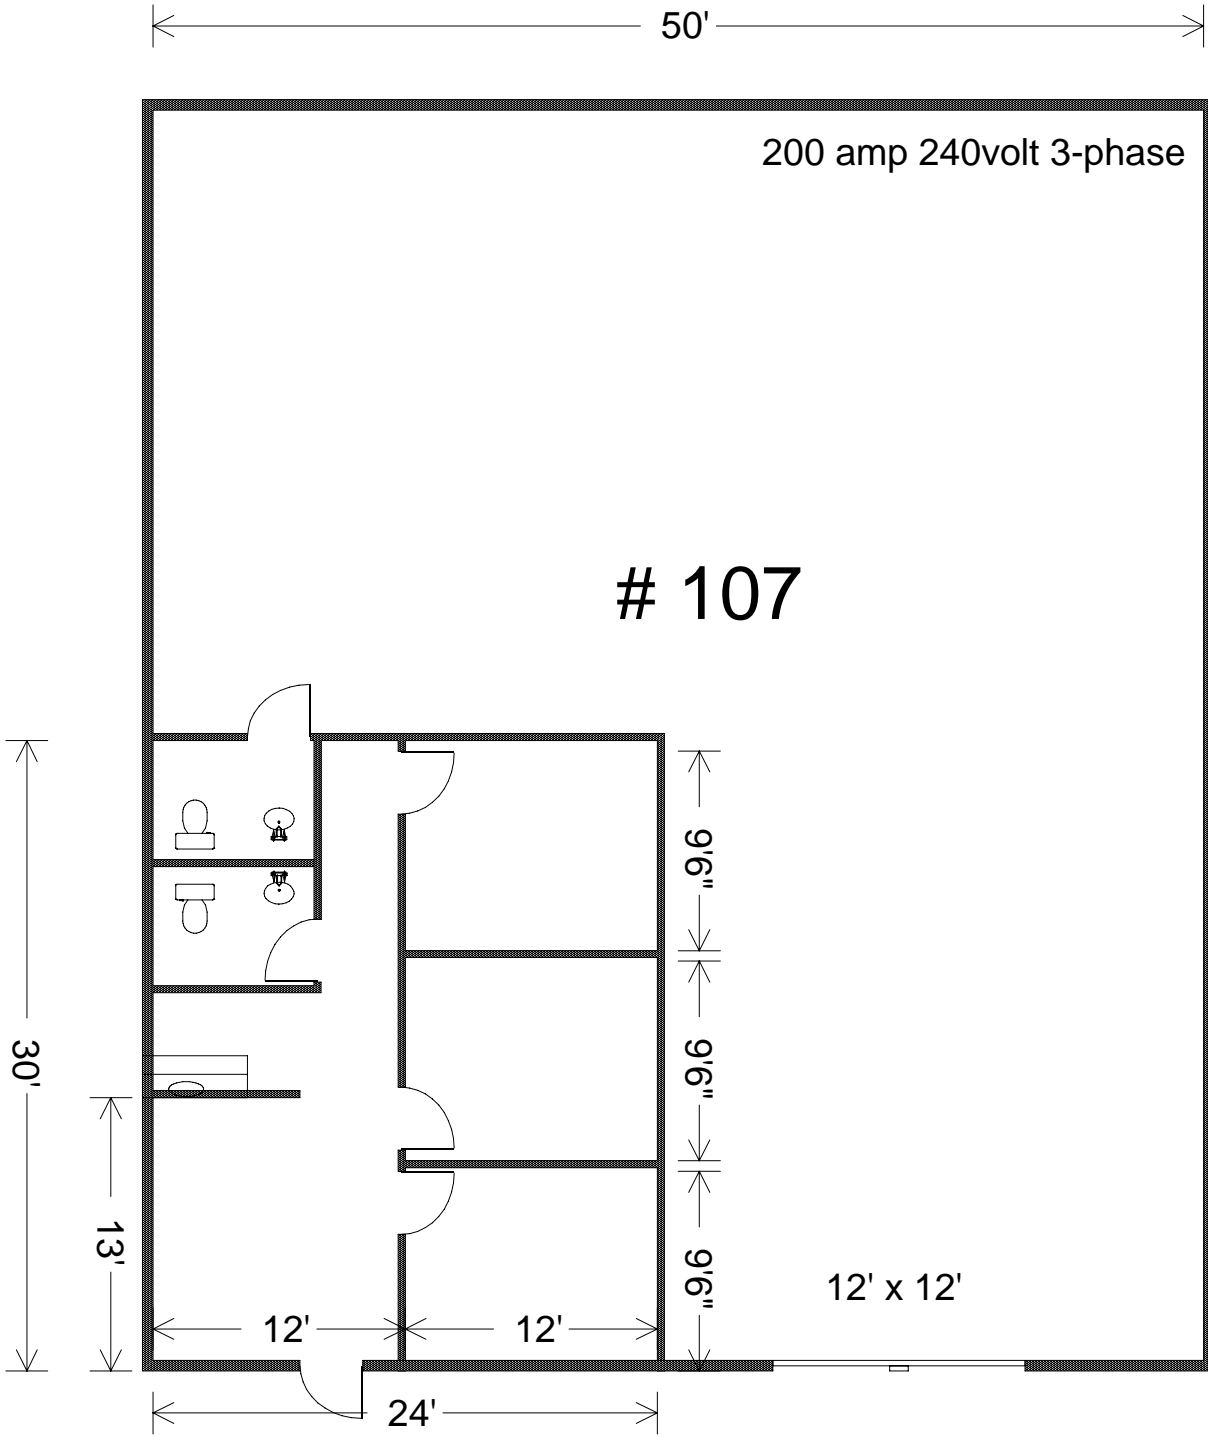

1777 Upland Dr. #107

3000 Sq. Ft. Space w/750 SF office
200 amps of 240 volt 3-phase power
warehouse has AC units