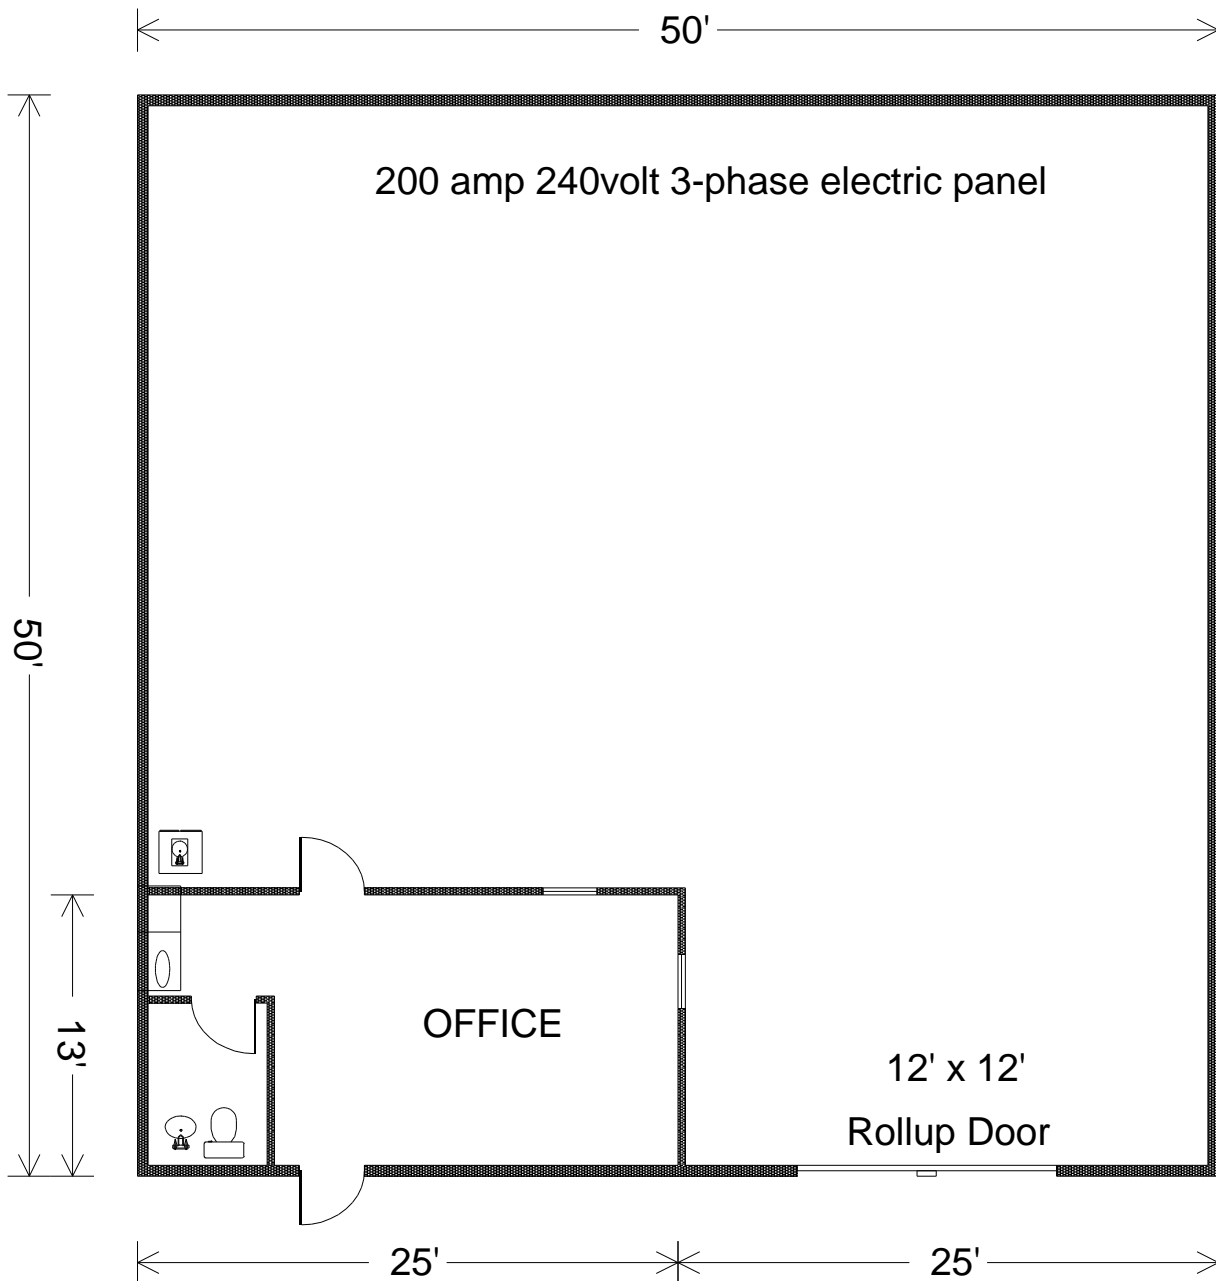

6100-E Brittmoore

2500 Sq. Ft. Total Lease Space
325 Sq. Ft. AC Office
1175 Sq. Ft. Warehouse